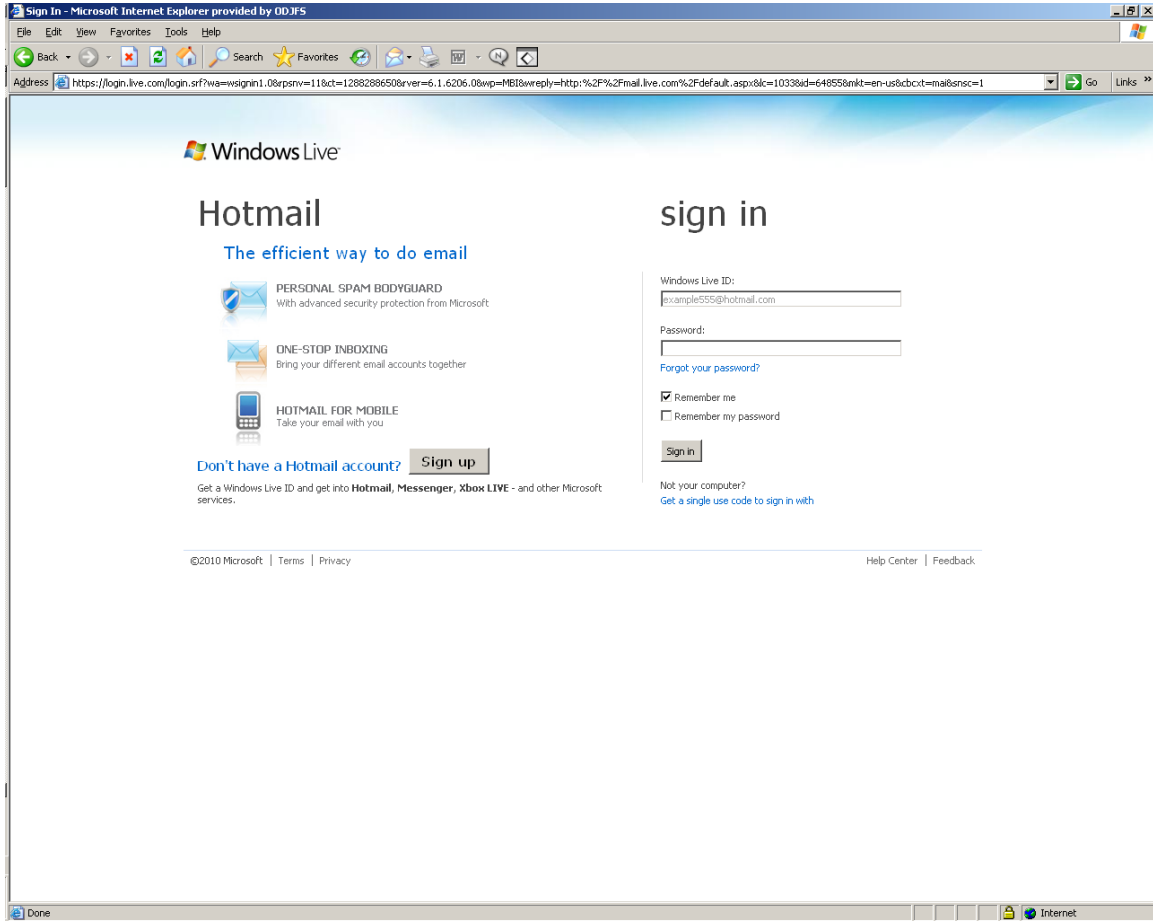

Quick Tips for setting up a Hotmail account.

1.) Go to <http://www.hotmail.com>.

2.) Click the “ Sign Up” button.

If the web browser asks you if you want to view pages over a secure connection, select yes or ok, depending on your browser.

3.) Enter the desired email account name under hotmail address, and chose whether you would like the address to be @hotmail.com or @live.com

Sign up - Windows Live - Microsoft Internet Explorer provided by 00JFS