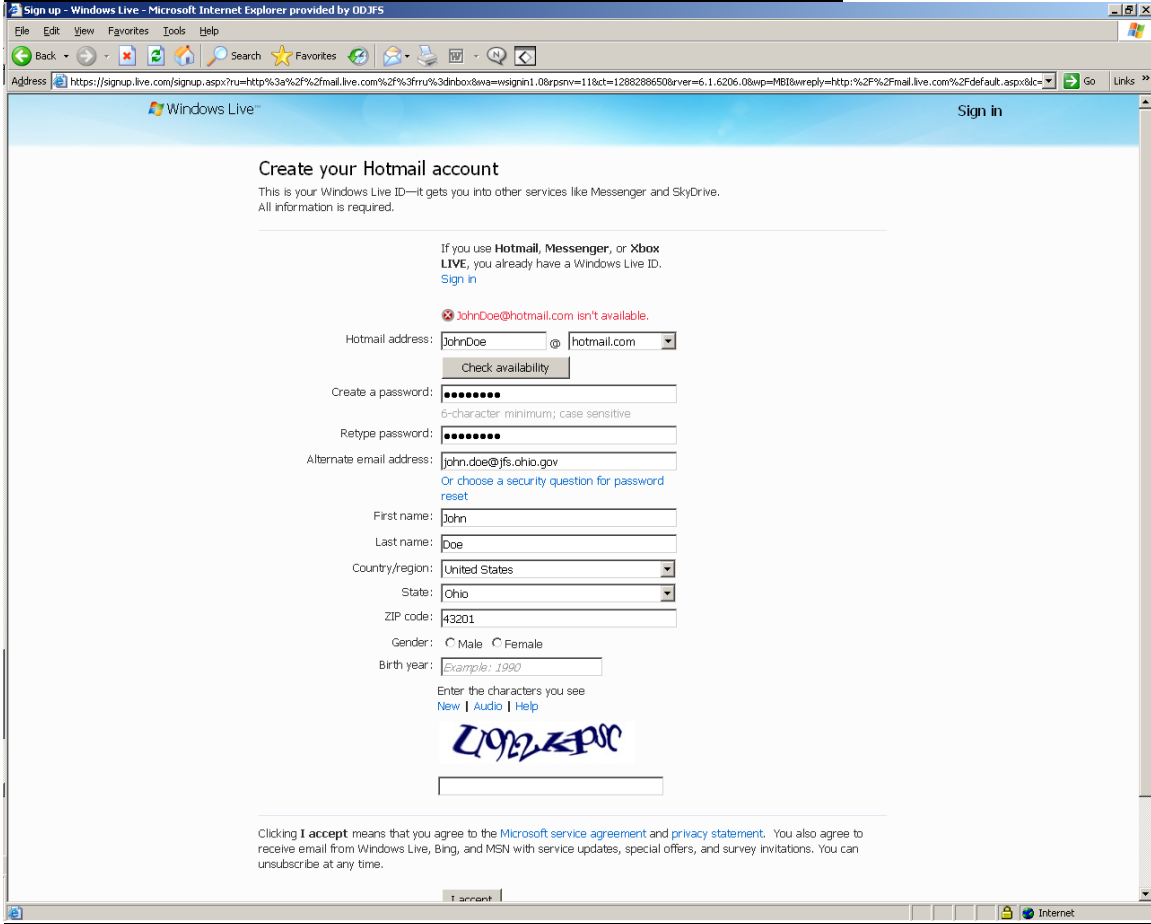

7.) Type the code shown near the bottom of the page. If you cannot make out the code, you can get an audio code by clicking the “ audio” link.

8.) Click the ‘I accept’ button at the bottom of the page to create your Hotmail email address.